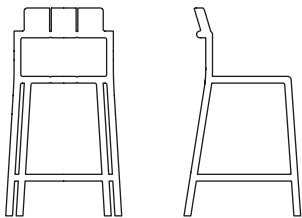

Yard

**Side chair
TO-2411**

Indoor and outdoor use
Stackable x 8

Dimensions (cm)
D52 W52.5 H79
SH46.5

Weight (kgs)
3.6

Material
Polypropylene.

**Armchair
TO-2412**

Indoor and outdoor use
Stackable x 8

Dimensions (cm)
D52 W57 H79
SH46.5

Weight (kgs)
3.9

Material
Polypropylene.

**Low stool
TO-2416**

Indoor and outdoor use
Stackable x 8

Dimensions (cm)
D56 W54.5 H100
SH68

Weight (kgs)
4.8

Material
Polypropylene.

**Low stool with armrest
TO-2426**

Indoor and outdoor use
Stackable x 8

Dimensions (cm)
D56 W57 H100
SH68

Weight (kgs)
5.0

Material
Polypropylene.

**High stool
TO-2417**

Indoor and outdoor use
Stackable x 8

Dimensions (cm)
D58.5 W54.5 H110
SH78

Weight (kgs)
5.0

Material
Polypropylene.

**High stool with armrest
TO-2427**

Indoor and outdoor use
Stackable x 8

Dimensions (cm)
D58.5 W57 H110
SH78

Weight (kgs)
5.3

Material
Polypropylene.