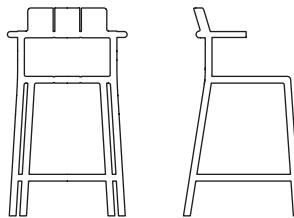

Yard

**Side chair
TO-2411**

Indoor and outdoor use
Stackable x 8

Dimensions (cm)
D52 W52.5 H79
SH46.5

Weight (kgs)
3.6

Material
Polypropylene.

**Armchair
TO-2412**

Indoor and outdoor use
Stackable x 8

Dimensions (cm)
D52 W57 H79
SH46.5

Weight (kgs)
3.9

Material
Polypropylene.

**Low stool
TO-2416**

Indoor and outdoor use
Stackable x 8

Dimensions (cm)
D56 W54.5 H100
SH68

Weight (kgs)
4.8

Material
Polypropylene.

**Low stool with armrest
TO-2426**

Indoor and outdoor use
Stackable x 8

Dimensions (cm)
D56 W57 H100
SH68

Weight (kgs)
5.0

Material
Polypropylene.

**High stool
TO-2417**

Indoor and outdoor use
Stackable x 8

Dimensions (cm)
D58.5 W54.5 H110
SH78

Weight (kgs)
5.0

Material
Polypropylene.

**High stool with armrest
TO-2427**

Indoor and outdoor use
Stackable x 8

Dimensions (cm)
D58.5 W57 H110
SH78

Weight (kgs)
5.3

Material
Polypropylene.