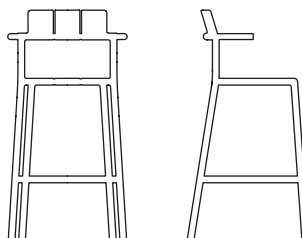

Yard

**Side chair
TO-2411**

Indoor and outdoor use
Stackable x 8

Dimensions (cm)
D52 W52.5 H79
SH46.5

Weight (kgs)
3.6

Material
Polypropylene.

**Armchair
TO-2412**

Indoor and outdoor use
Stackable x 8

Dimensions (cm)
D52 W57 H79
SH46.5

Weight (kgs)
3.9

Material
Polypropylene.

**Low stool
TO-2416**

Indoor and outdoor use
Stackable x 8

Dimensions (cm)
D56 W54.5 H100
SH68

Weight (kgs)
4.8

Material
Polypropylene.

**Low stool with armrest
TO-2426**

Indoor and outdoor use
Stackable x 8

Dimensions (cm)
D56 W57 H100
SH68

Weight (kgs)
5.0

Material
Polypropylene.

**High stool
TO-2417**

Indoor and outdoor use
Stackable x 8

Dimensions (cm)
D58.5 W54.5 H110
SH78

Weight (kgs)
5.0

Material
Polypropylene.

**High stool with armrest
TO-2427**

Indoor and outdoor use
Stackable x 8

Dimensions (cm)
D58.5 W57 H110
SH78

Weight (kgs)
5.3

Material
Polypropylene.