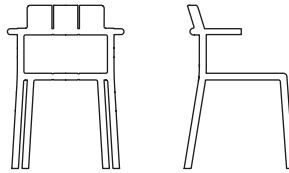

Yard

**Side chair
TO-2411**

Indoor and outdoor use
Stackable x 8

Dimensions (cm)
D52 W52.5 H79
SH46.5

Weight (kgs)
3.6

Material
Polypropylene.

**Armchair
TO-2412**

Indoor and outdoor use
Stackable x 8

Dimensions (cm)
D52 W57 H79
SH46.5

Weight (kgs)
3.9

Material
Polypropylene.

**Low stool
TO-2416**

Indoor and outdoor use
Stackable x 8

Dimensions (cm)
D56 W54.5 H100
SH68

Weight (kgs)
4.8

Material
Polypropylene.

**Low stool with armrest
TO-2426**

Indoor and outdoor use
Stackable x 8

Dimensions (cm)
D56 W57 H100
SH68

Weight (kgs)
5.0

Material
Polypropylene.

**High stool
TO-2417**

Indoor and outdoor use
Stackable x 8

Dimensions (cm)
D58.5 W54.5 H110
SH78

Weight (kgs)
5.0

Material
Polypropylene.

**High stool with armrest
TO-2427**

Indoor and outdoor use
Stackable x 8

Dimensions (cm)
D58.5 W57 H110
SH78

Weight (kgs)
5.3

Material
Polypropylene.